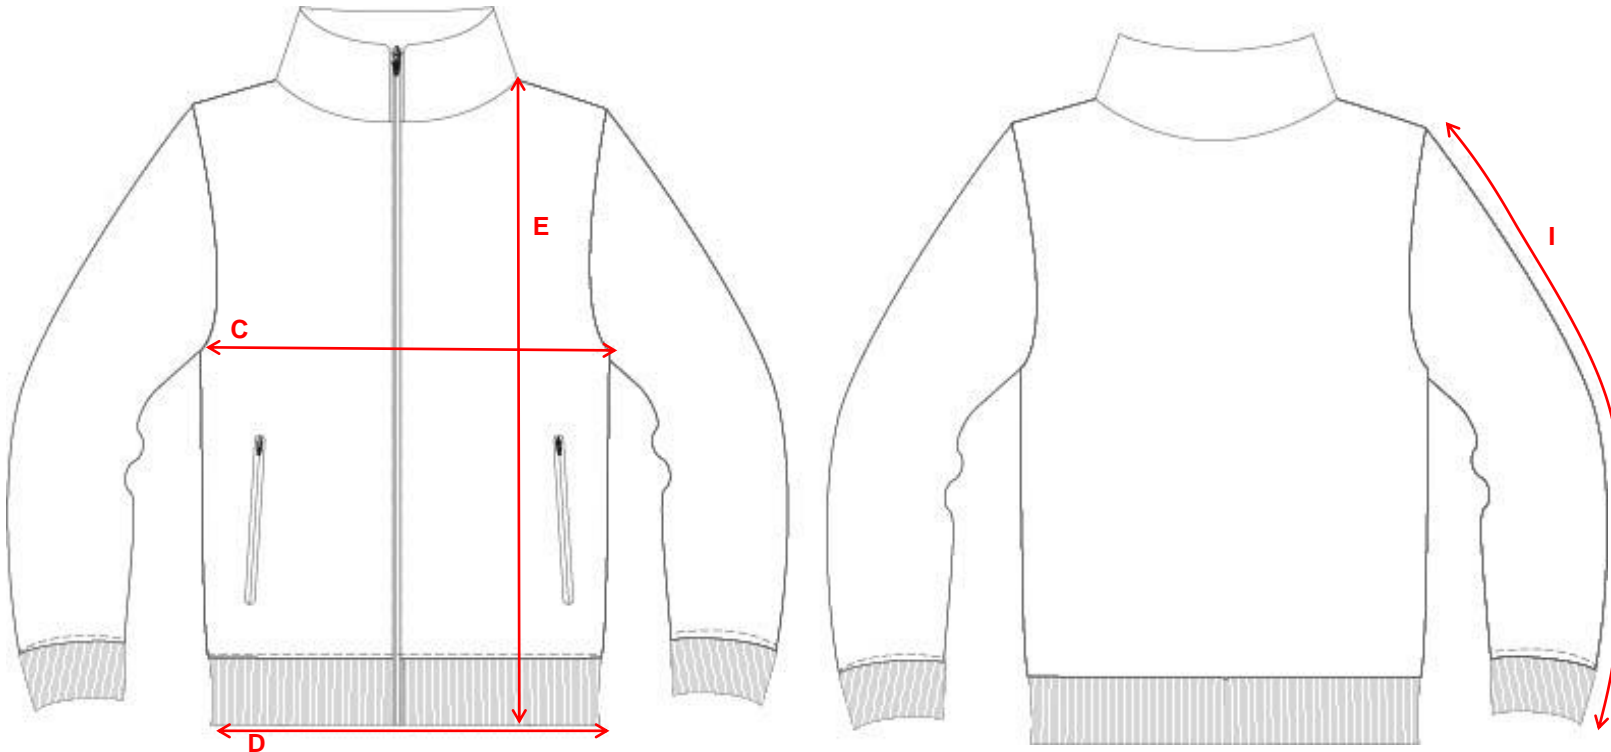

# SCR1508M - TEAMTEK SOCCER JACKET- MENS

DATE: 17/08/2020

		2XS	XS	S	M	L	XL		2XL	3XL	4XL	5XL	6XL	TOL(+/-)
C	1/2 CHEST	48	50.5	53	55.5	58	60.5		64.25	68	71.75	75.5	79.25	1
D	1/2 HEM	39	41.5	44	46.5	49	51.5		55.25	59	62.75	66.5	70.25	0.5
E	FULL LENGTH INCL WB	66	67.25	68.5	69.75	71	72.25		74.25	76.25	78.25	80.25	82.25	0.5
I	SLEEVE LENGTH INCL CUFF	63	64	65	66	67	68		69	70	71	72	73	0.5

**SCR1508Y - TEAMTEK SOCCER TRACK JACKET - YOUTH**

DATE: 17/08/2020

		4	6	8	10	12	14	16				TOL(+/-)
C	1/2 CHEST	41	43	45	47	49	51	53				1
D	1/2 HEM	33	35	37	39	41	43	45				0.5
E	FRONT LENGTH - HPS TO HEM	46	50	54	57	60	63	66				0.5
I	SLEEVE LENGTH	36	40	44	47	50	53	56				0.5