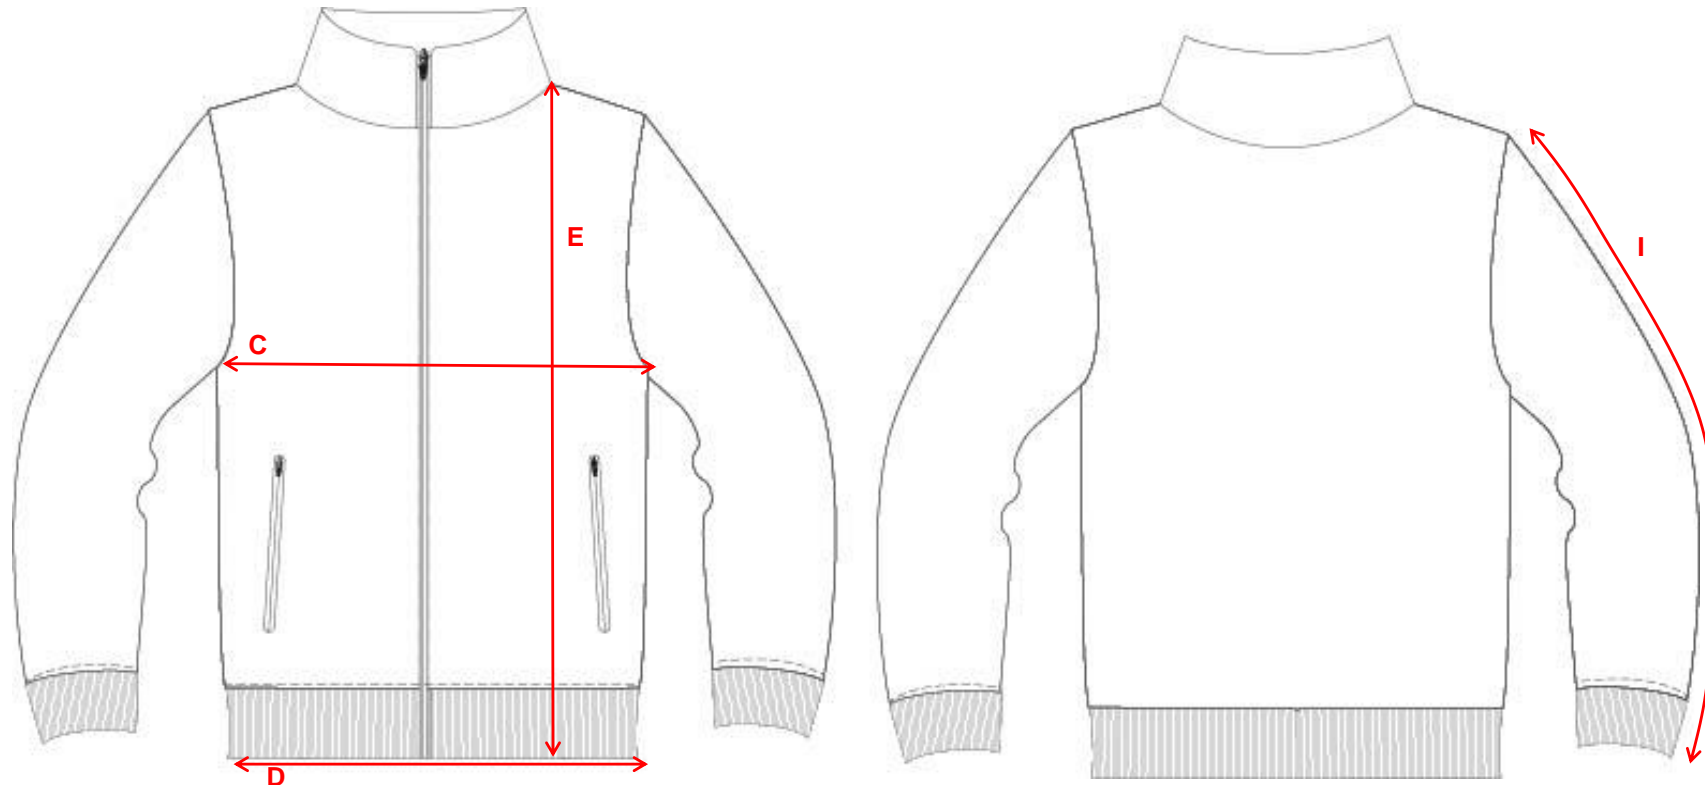

# SCR1508M - TEAMTEK SOCCER JACKET- MENS

DATE: 17/08/2020

		2XS	XS	S	M	L	XL		2XL	3XL	4XL	5XL	6XL	TOL(+/-)
C	1/2 CHEST	48	50.5	53	55.5	58	60.5		64.25	68	71.75	75.5	79.25	1
D	1/2 HEM	39	41.5	44	46.5	49	51.5		55.25	59	62.75	66.5	70.25	0.5
E	FULL LENGTH INCL WB	66	67.25	68.5	69.75	71	72.25		74.25	76.25	78.25	80.25	82.25	0.5
I	SLEEVE LENGTH INCL CUFF	63	64	65	66	67	68		69	70	71	72	73	0.5

**SCR1508Y - TEAMTEK SOCCER TRACK JACKET - YOUTH**

DATE: 17/08/2020

		4	6	8	10	12	14	16				TOL(+/-)
C	1/2 CHEST	41	43	45	47	49	51	53				1
D	1/2 HEM	33	35	37	39	41	43	45				0.5
E	FRONT LENGTH - HPS TO HEM	46	50	54	57	60	63	66				0.5
I	SLEEVE LENGTH	36	40	44	47	50	53	56				0.5